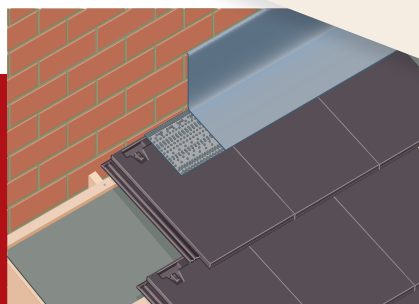

Koraflex

Is a flashing system for weatherproofing roof junctions such as side and top abutments around chimneys and dormers.

Available in two widths 320mm and 450mm and three standard colours grey, red and black.

Roll Hip - Dry Fix Hip system

Roll Hip provides a no maintenance alternative to a wet bedded hip.

For use with 457 mm Duracoat Segmental or legged angle hip tiles and 305mm clay third round ridges.

Sandtoft RoofSPEC® home gives you:

Please note: not all Roofing Systems required under the guarantee are illustrated.

Sandtoft Classic Vapour permeable membrane

Suitable for both warm and cold roof designs on any roof shape and building type.

Rollvent

The Sandtoft Rollvent top abutment ventilation system provides a neat and discreet way of ventilating the roof space at a top abutment.

Eaves ventilation system

Designed to ventilate the roof, support the insulation and underlay. Eliminates the problem of underlay deterioration at the eaves and provides effective resistance to large insects and driving rain.