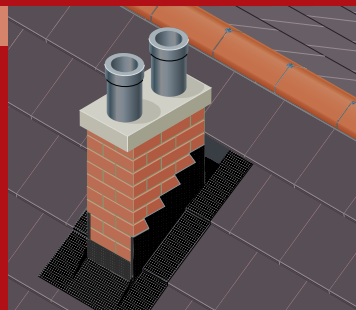

RollRidge - Dry Fix Ridge system

RollRidge provides a no maintenance alternative to a wet bedded ridge. It also offers high level ventilation.

For use with 457 mm Duracoat legged angle ridges and 305mm clay half round ridges.

Koraflex

Is a flashing system for weatherproofing roof junctions such as side and top abutments around chimneys and dormers.

Available in two widths 320mm and 450mm and three standard colours grey, red and black.

Roll Hip - Dry Fix Hip system

Roll Hip provides a no maintenance alternative to a wet bedded hip.

For use with 457 mm Duracoat Segmental or legged angle hip tiles and 305mm clay third round ridges.

Sandtoft RoofSPEC® home gives you:

Please note: not all Roofing Systems required under the guarantee are illustrated.

Sandtoft Classic Vapour permeable membrane

Suitable for both warm and cold roof designs on any roof shape and building type.